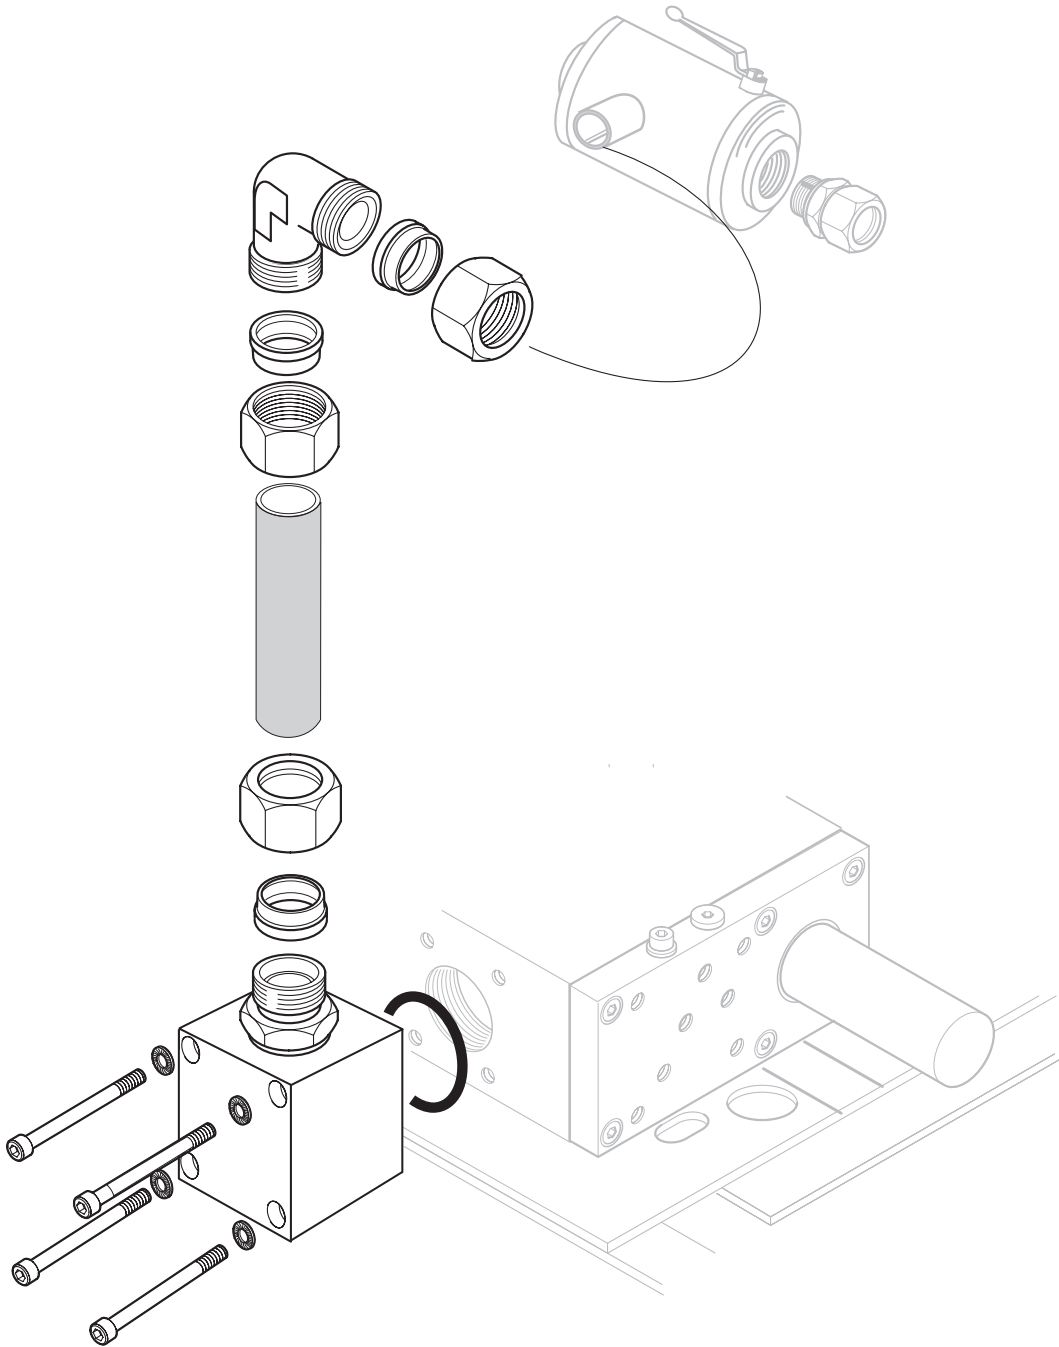

**GMV****Kit per centraline in armadio locale macchina**  
**Kit for power unit located in machine room cabinet**

doc.n°: 07\_064

data: 23/10/2001

pagina1 / 1 sezione 4

file: 07\_064.fm

<b>descrizione</b>	<b>description</b>	<b>codice / code</b>
Kit adeguamento in armadio	kit for location in cabinet	R8 1000 001